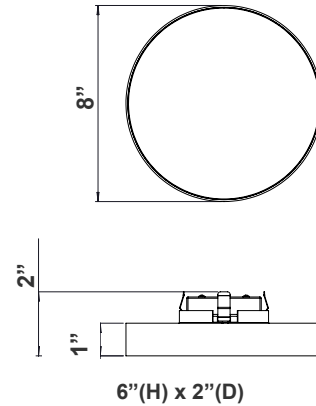

FEL-R8-MCT5

MCT5 Multi Color Temperature (Selectable)

Customer Name: _____

Project Name: _____

Note: _____

Type: _____

Flush Mount lighting can use in most rooms of the house, especially those where you want ambient, general light. It's especially useful for hallways, kitchens, family rooms, bathrooms, closets, and bedrooms. Also Ideal for closets, storage areas, attics, corridors, or general lighting solutions for residential and commercial applications.

Features

- Unique DOB (Driver On Board) LED Board Enclosed in Clear PC Cover for Better Wet Location Performance
- Multi CCT (Selectable Switch on LED Board Under the Lens)
- Die-cast Aluminum. Powder-Coated
- 5-Year Warranty
- 1" Deep

Technical Specifications

Electrical:

- Voltage: 120V AC
- Power Factor: >0.90
- Wattage: 15W
- Efficacy: 70 LPW

Mechanical:

- White Finish
- Die-cast Aluminum. Powder-Coated
- Maximum Ambient Temperature: 104°F

Lighting:

- Lens: White translucent acrylic lens
- LED: Edge Lit LED Technology
- Dimming: TRIAC Dimming (Using Standard TRIAC LED Dimmers)
- Total Lumens: 1050LM
- Color Temperatures: 2700K/3000K/3500K/4000K/5000K
- Multi CCT (Selectable Switch on LED Board Under the Lens)
- Color Rendering Index: CRI ≥ 9
- Rated life: 50,000 hrs

Applications:

- Flush Mount lighting can use in most rooms of the house, especially those where you want ambient, general light. It's especially useful for hallways, kitchens, family rooms, bathrooms, closets, and bedrooms. Also Ideal for closets, storage areas, attics, corridors, or general lighting solutions for residential and commercial applications

Other Models:

• 10W | 700LM | FEL-R6-MCT5

• 20W | 1400LM | FEL-R10-MCT5

• 25W | 1750LM | FEL-R12-MCT5

• 30W | 2100LM | FEL-R14-MCT5