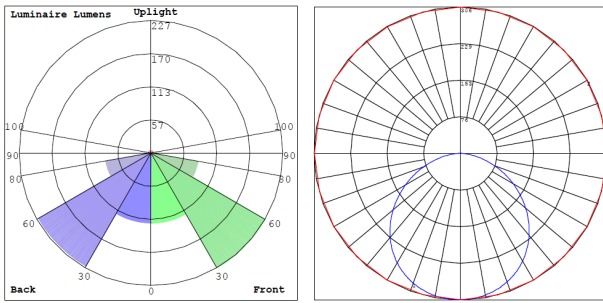

Other Models:

• 10W | 700LM | FEL-R6-MCT5

• 20W | 1400LM | FEL-R10-MCT5

• 25W | 1750LM | FEL-R12-MCT5

• 30W | 2100LM | FEL-R14-MCT5

Photometrics: FEL-R8-MCT5

BUG Rating: B1-U1-G0

Simulation Based on 4000K Area 35'x 35' Mounting Height: 9'