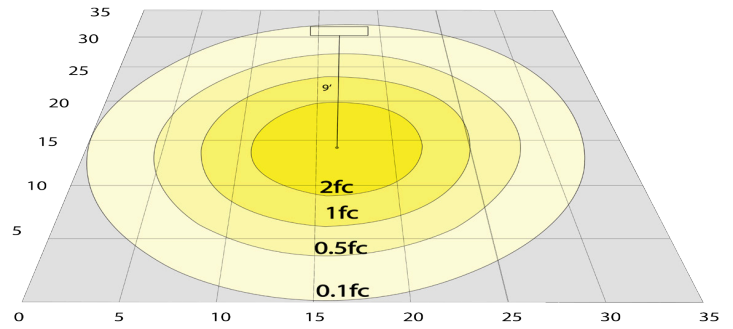

Other Models:

• 10W | 700LM | FEL-R6-MCT5

• 20W | 1400LM | FEL-R10-MCT5

• 25W | 1750LM | FEL-R12-MCT5

• 30W | 2100LM | FEL-R14-MCT5

Photometrics: FEL-R8-MCT5

BUG Rating: B1-U1-G0

Simulation Based on 4000K Area 35'x 35' Mounting Height: 9'